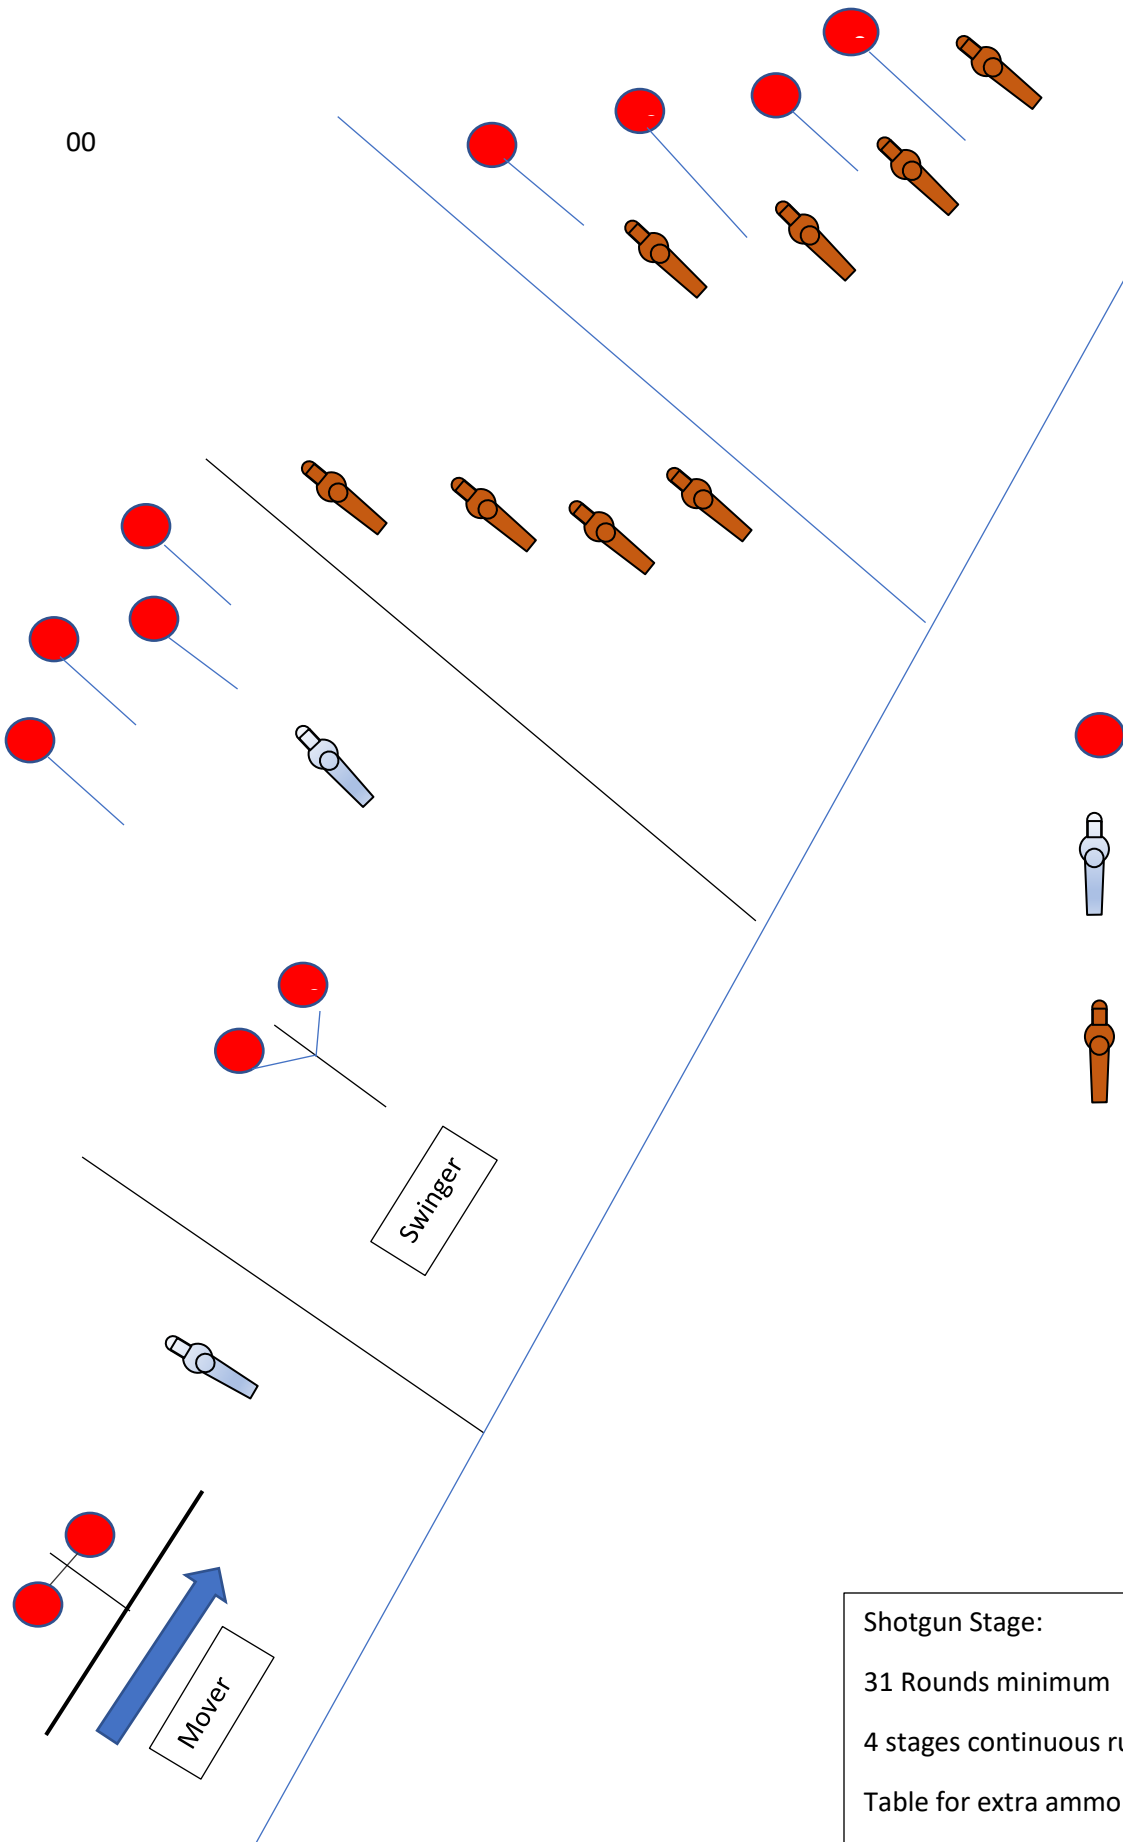

00

-  Clay
-  Popper
-  Can Thower

Shotgun Stage:
31 Rounds minimum
4 stages continuous run
Table for extra ammo.