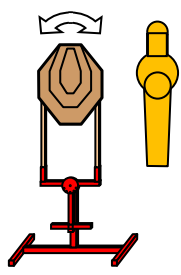

Stop plate

Activator

shooter standing in the shooter's box engaged targets left to right time will stop when shooter engage 12-in stop plate on the right 13 metal and seven paper 27 rounds total