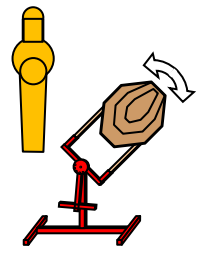

Stop plate

Activator

shooter standing in the shooter's box engaged targets left to right time will stop when shooter engage 12-in stop plate on the right 13 metal and seven paper 27 rounds total